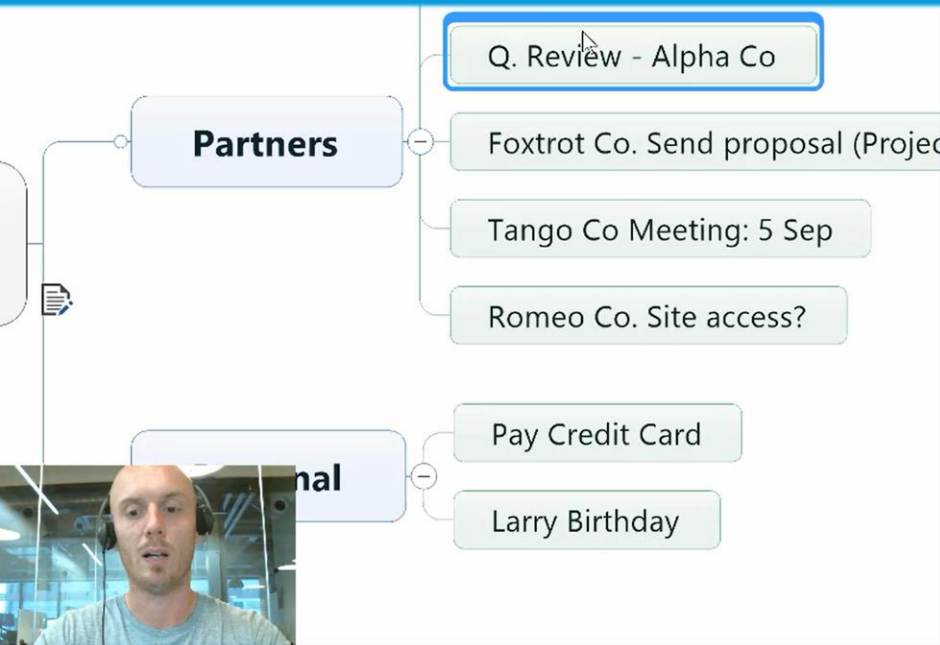

Live Webinar Training

A private webinar for your team, delivered online and at a time to suit you.

Perfect for remote workers and distributed teams; webinar training is an easy to organise, affordable way to get mind mapping expertise delivered at scale.

Participants can post questions during the webinar, and the video recording is provided afterwards as an ongoing training resource for new staff and other interested groups.

60 Minute webinars start from **$199**, and can be set up as stand alone sessions, or as part of a developing series.